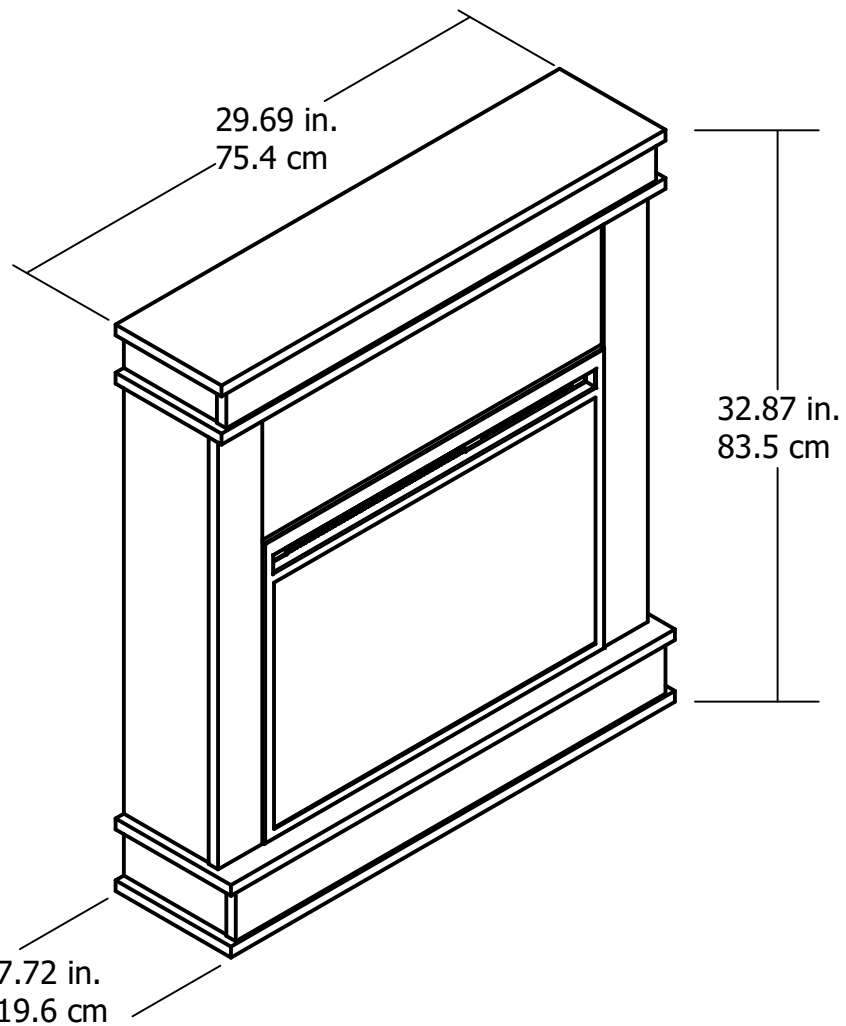

1277

Ameriwood
HOME

Wood Breakdown: 85%

Overall Product Size:
29.69"W x 7.72"D x 32.87"H
75.4cm W x 19.6cm D x 83.5cm H

Maximum Weight Capacities
Unit Weight: 44 lbs. (19.9 kg)